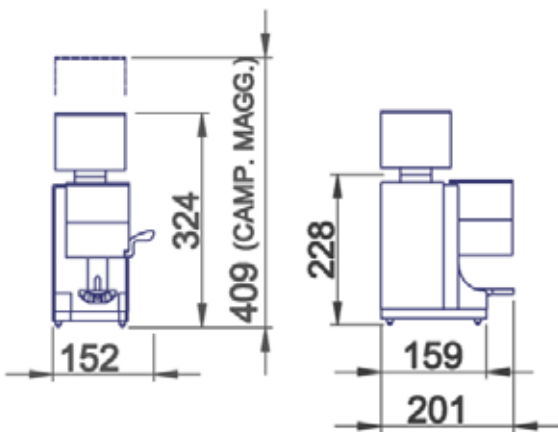

## Mygnon

Coffee-blender with micrometric adjustment without stop points. Manual start-up and stop.

Burrs	
Type	flat
diameter	50 mm
material	hardened steel
Doser	
storage	100 gr.
material	kostil
dosing measurement	no
allowed dosing	7 gr.
Engine	
traction	direct
number of rounds	1350 rpm
power	225 watt
feeding	single phase
Various	
available versions	manual
bin storage capacity	250 gr. 500 gr.
hourly output	4 kg/h
Dimensions	
height (hopper included)	324 mm
height (hopper not included)	228 mm
width	152 mm
depth	159 mm
weight	4,5 kg